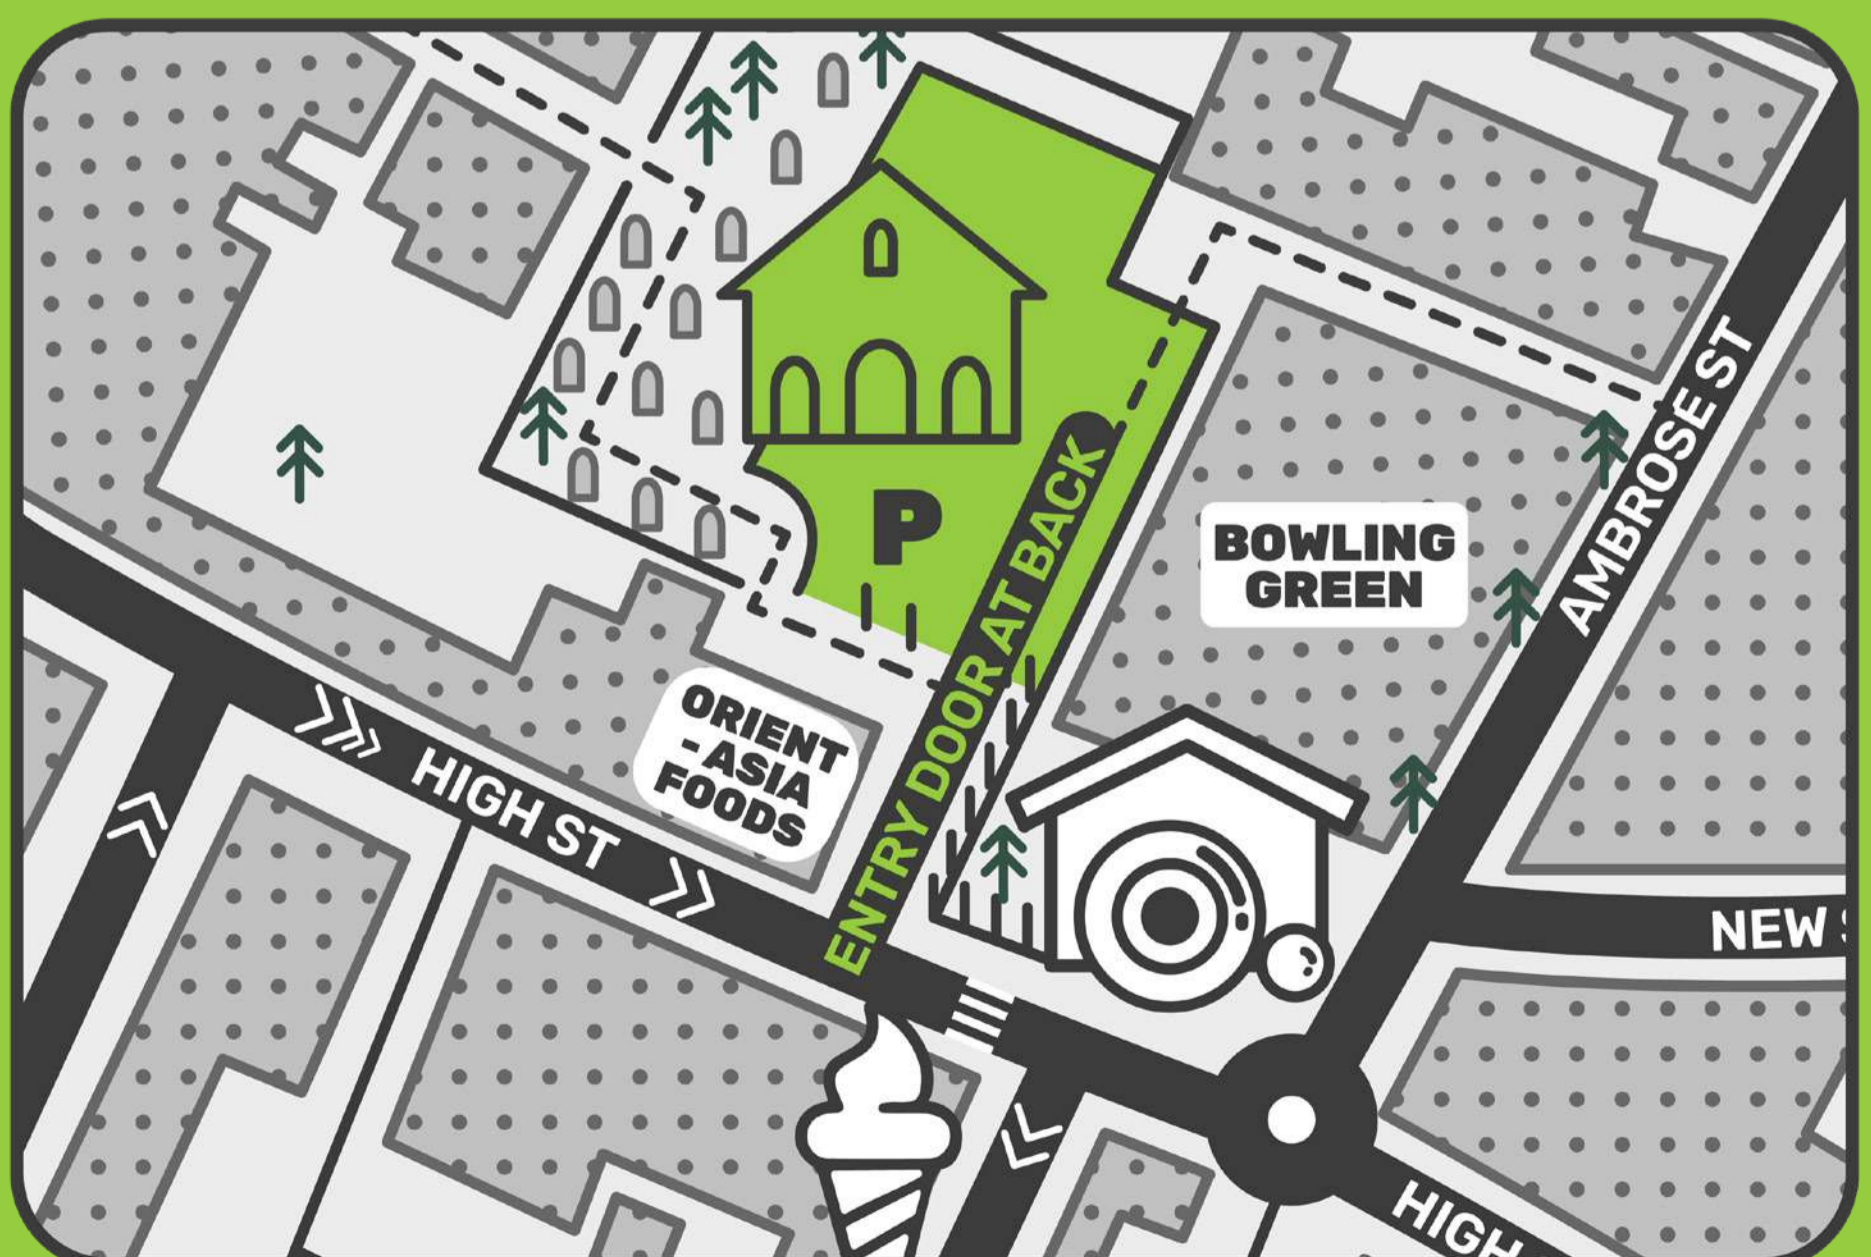

MAPS

If you need further assistance
please call **01242 222037**