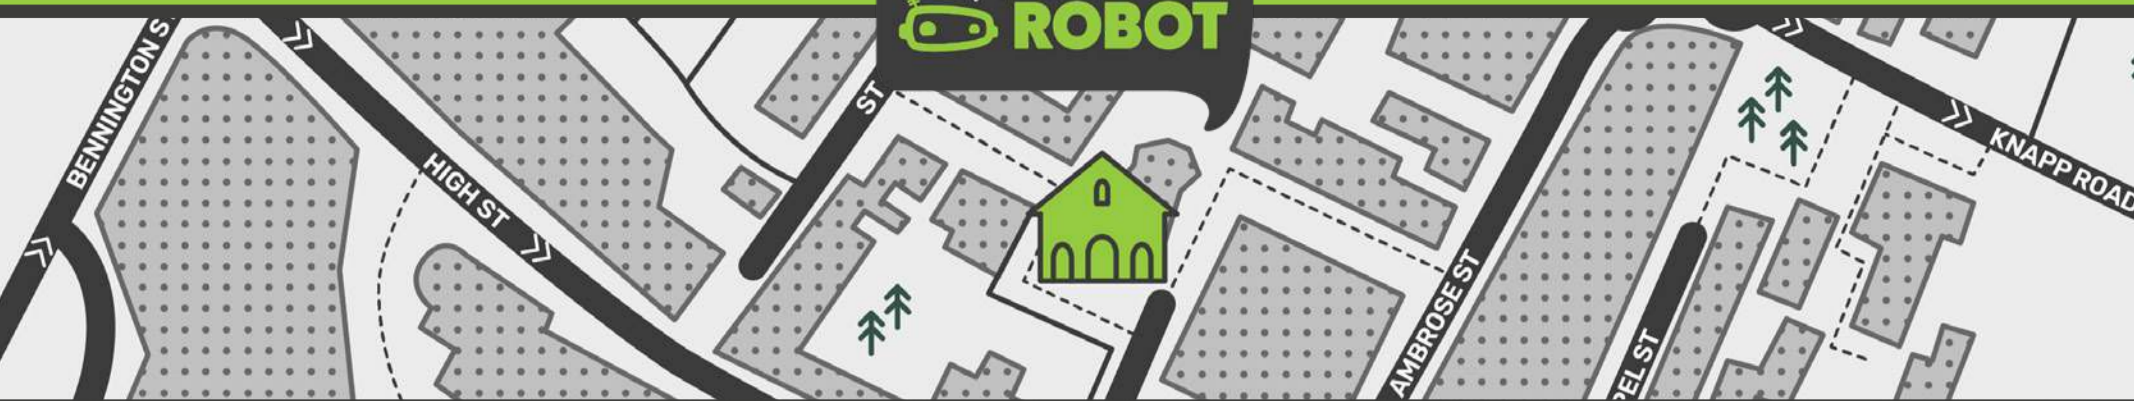

# HOW TO FIND US

**SQUASHED  
ROBOT**

For Sat Navs please enter **294 High St** and this will take you to the correct road due to the one way system.

**SCAN ME**

Chapel House  
296 High Street  
Cheltenham  
GL50 3HQ

what3words  
co-ordinates

**///STEPS.CUSTOM.FIRST**

## DIRECTIONS

### DRIVING

- Once you are on the 'High Street' follow the one way system road until you get to a zebra crossing.
- 'Kaspas' ice cream is on the right and the 'Orient Asia' supermarket is on your left.
- **Before the zebra crossing** turn immediately left after the supermarket.
- You will see the bowling green ahead of you as you turn and then **Chapel House** will be in front once turned.
- Drive towards this, through the bollards and park at the front of the building.
- The map below shows the **free visitor parking area**.