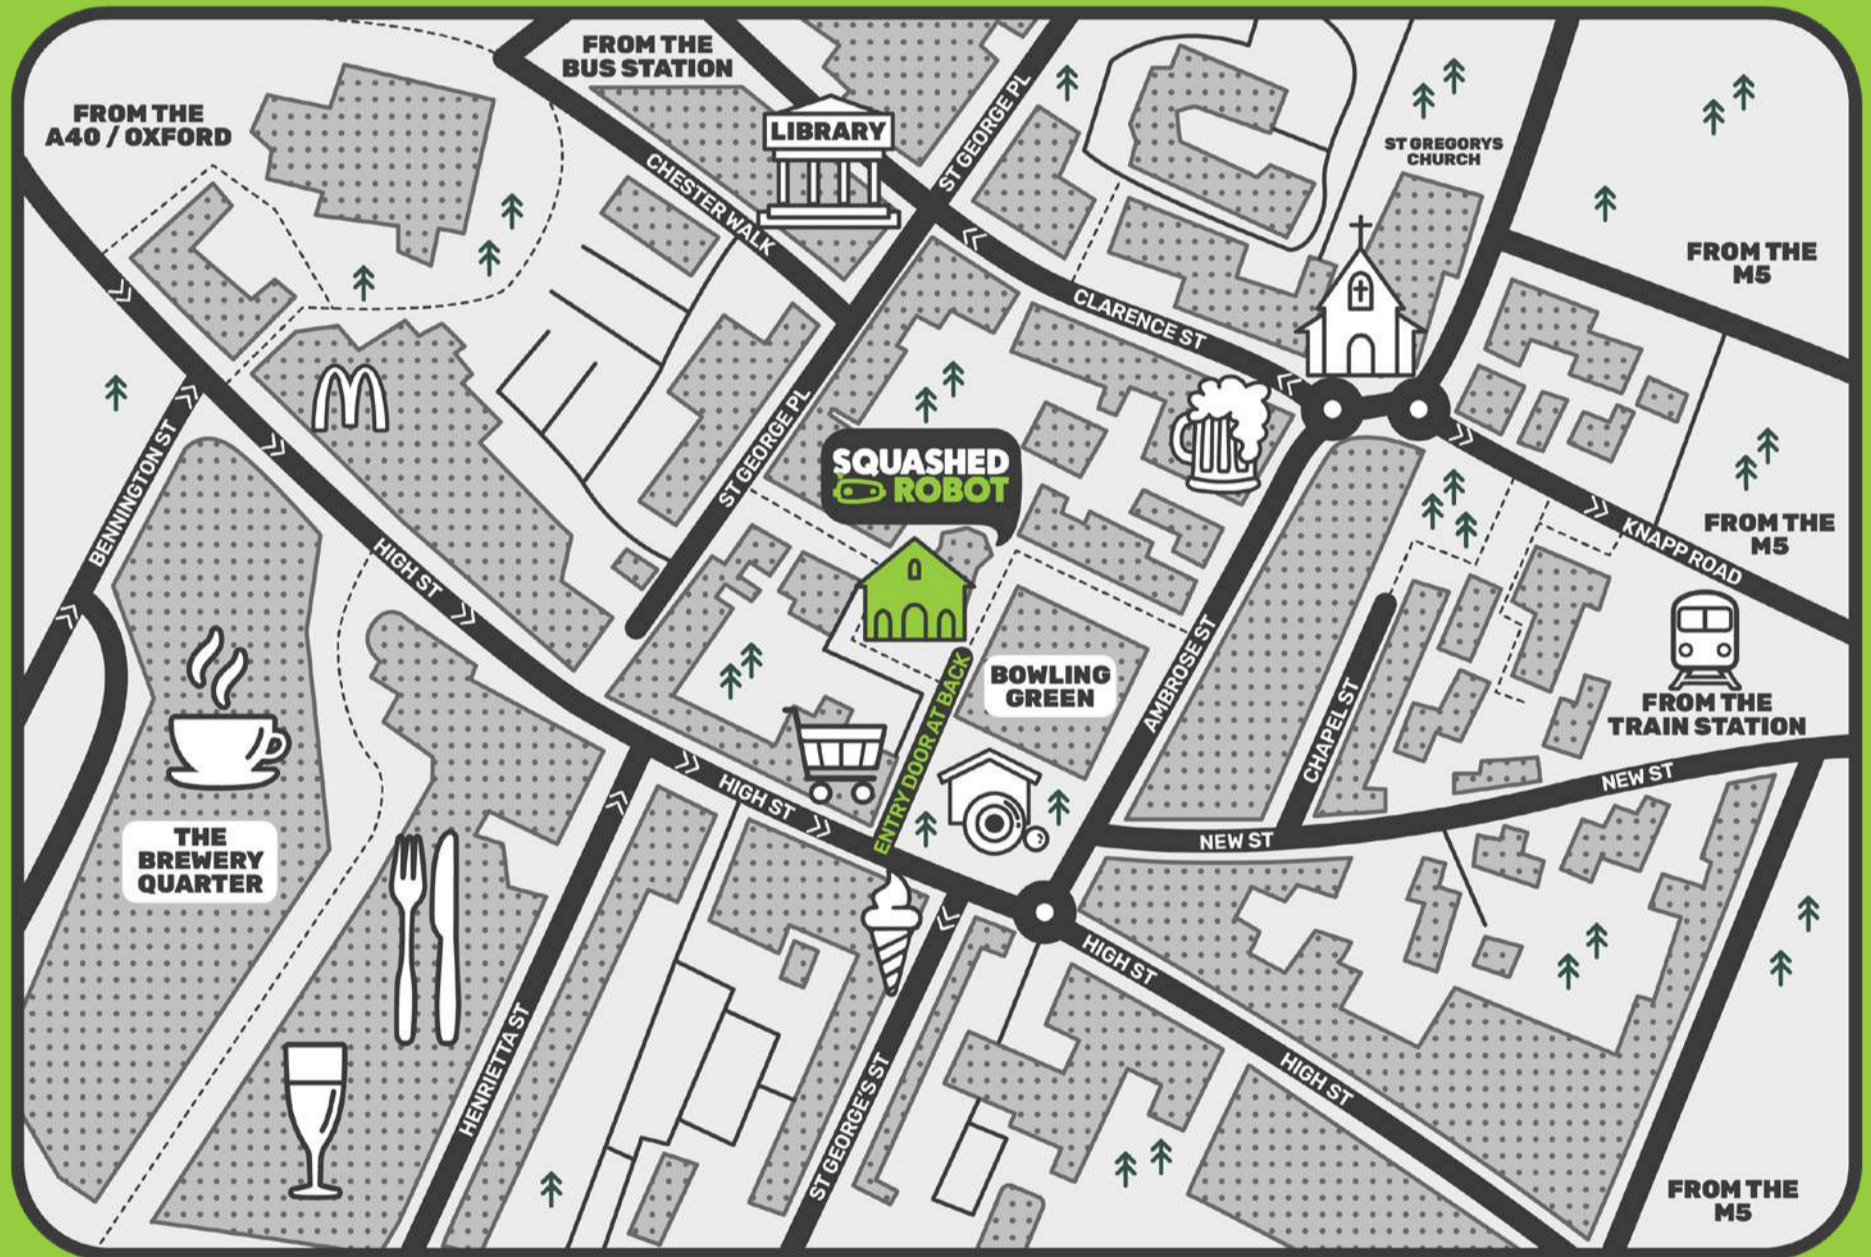

MAPS

If you need further assistance
please call **01242 222037**