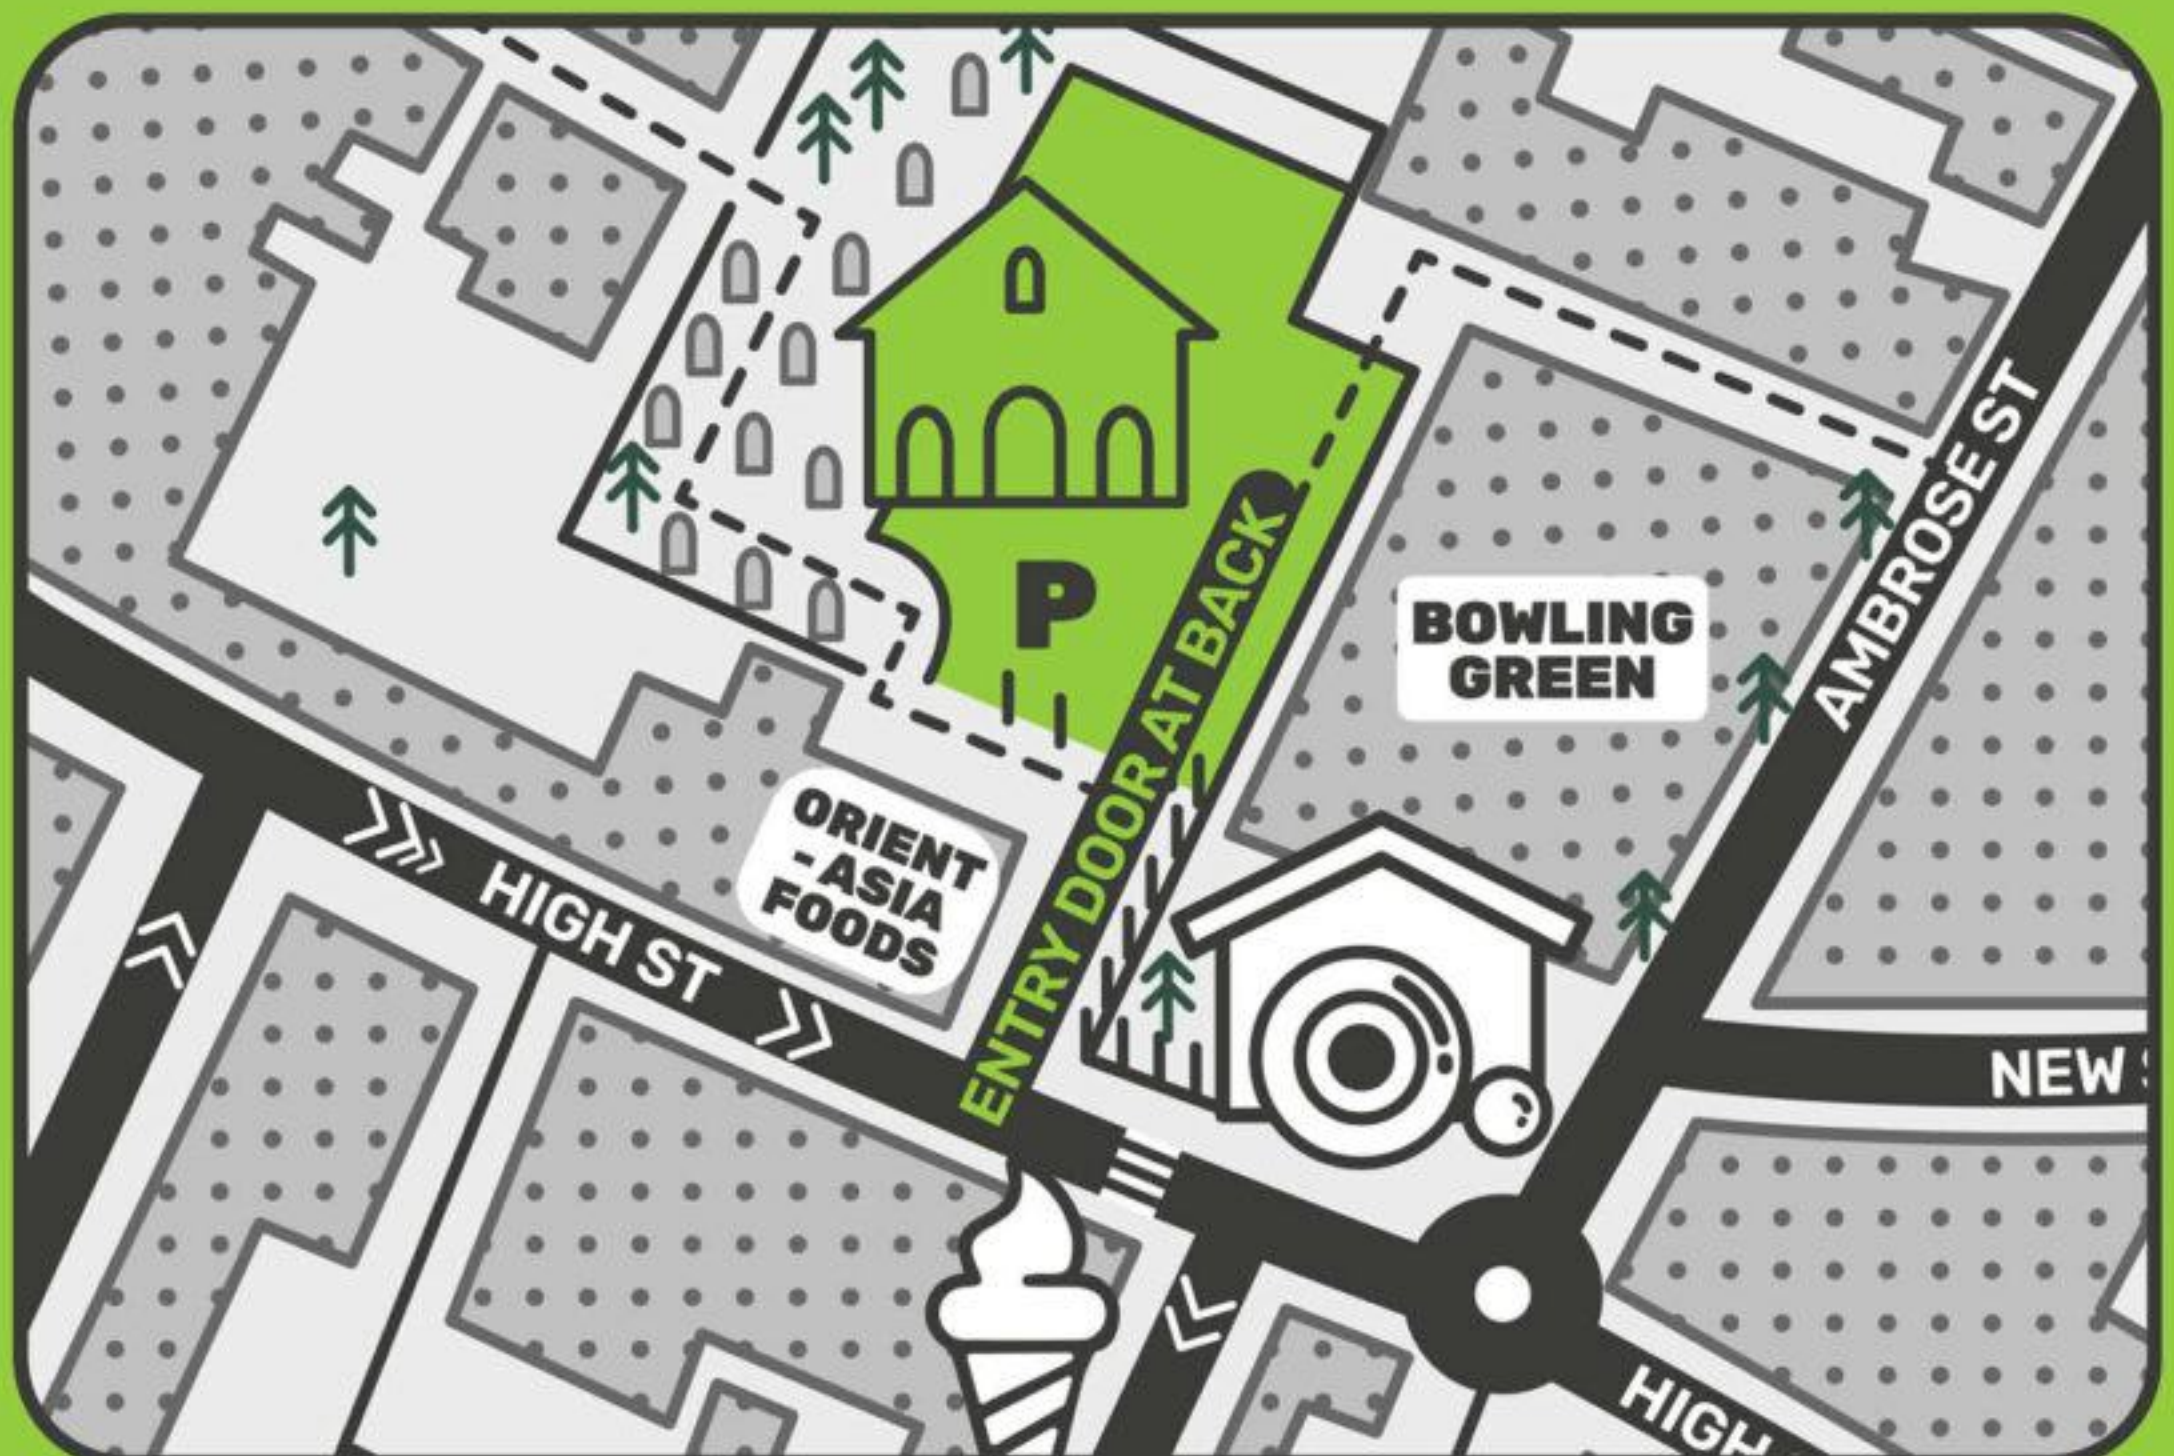

MAPS

If you need further assistance
please call **01242 222037**