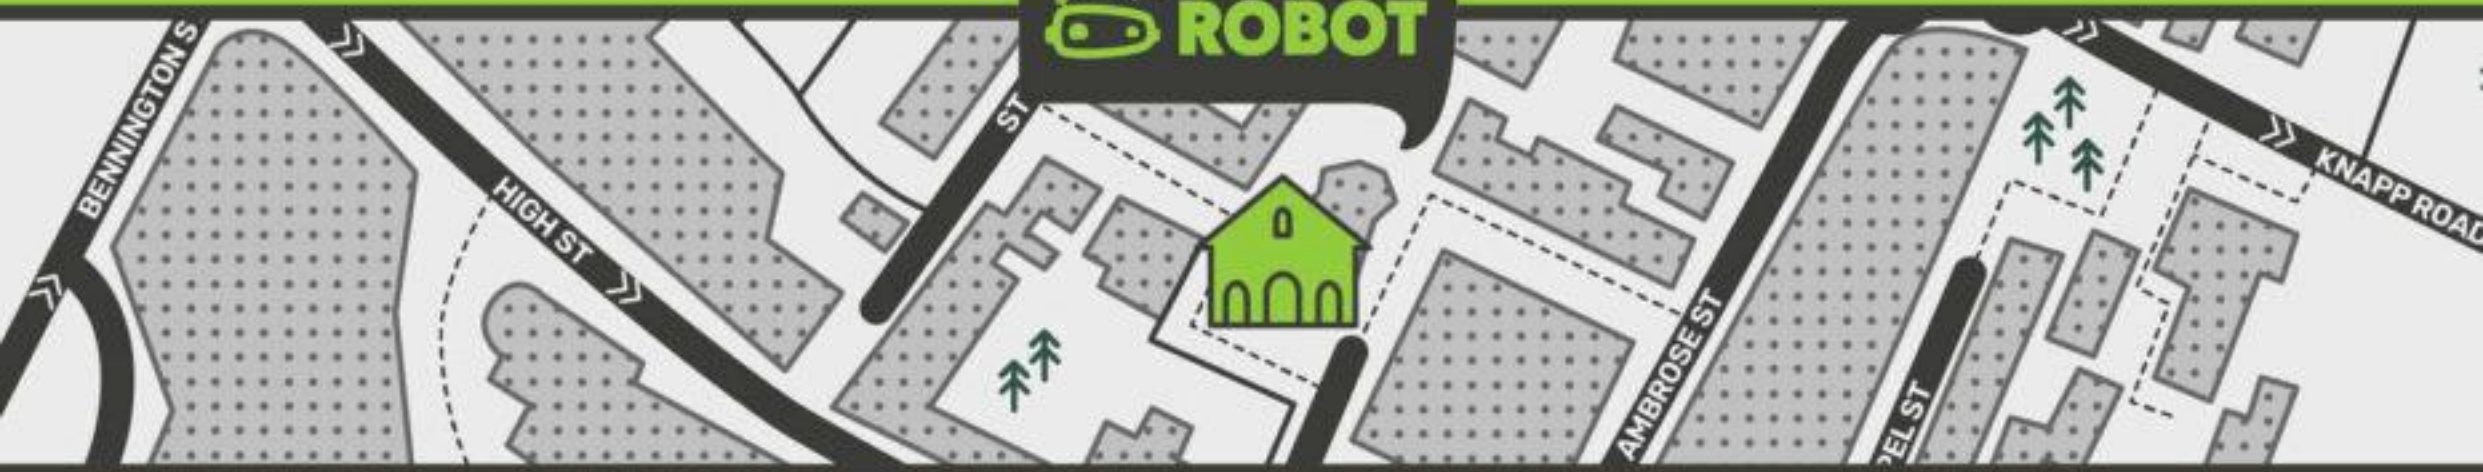

HOW TO FIND US

**SQUASHED
ROBOT**

For Sat Navs please enter **294 High St** and this will take you to the correct road due to the one way system.

SCAN ME

Chapel House
296 High Street
Cheltenham
GL50 3HQ

what3words
co-ordinates

///WINNER.AHEAD.COOL

DIRECTIONS

DRIVING

- Once you are on the 'High Street' follow the one way system road until you get to a zebra crossing.
- 'Kaspas' ice cream is on the right and the 'Orient Asia' supermarket is on your left.
- **Before the zebra crossing** turn immediately left after the supermarket.
- You will see the bowling green ahead of you as you turn and then **Chapel House** will be in front once turned.
- Drive towards this, through the bollards and park at the front of the building.
- The map below shows the **free visitor parking area**.

ENTRANCE

- To find the entrance, please walk around the right side of the building and towards the back.
- On the left you will see the glass doors and a doorbell on the wall to gain access.

MAPS

If you need further assistance
please call **01242 222037**