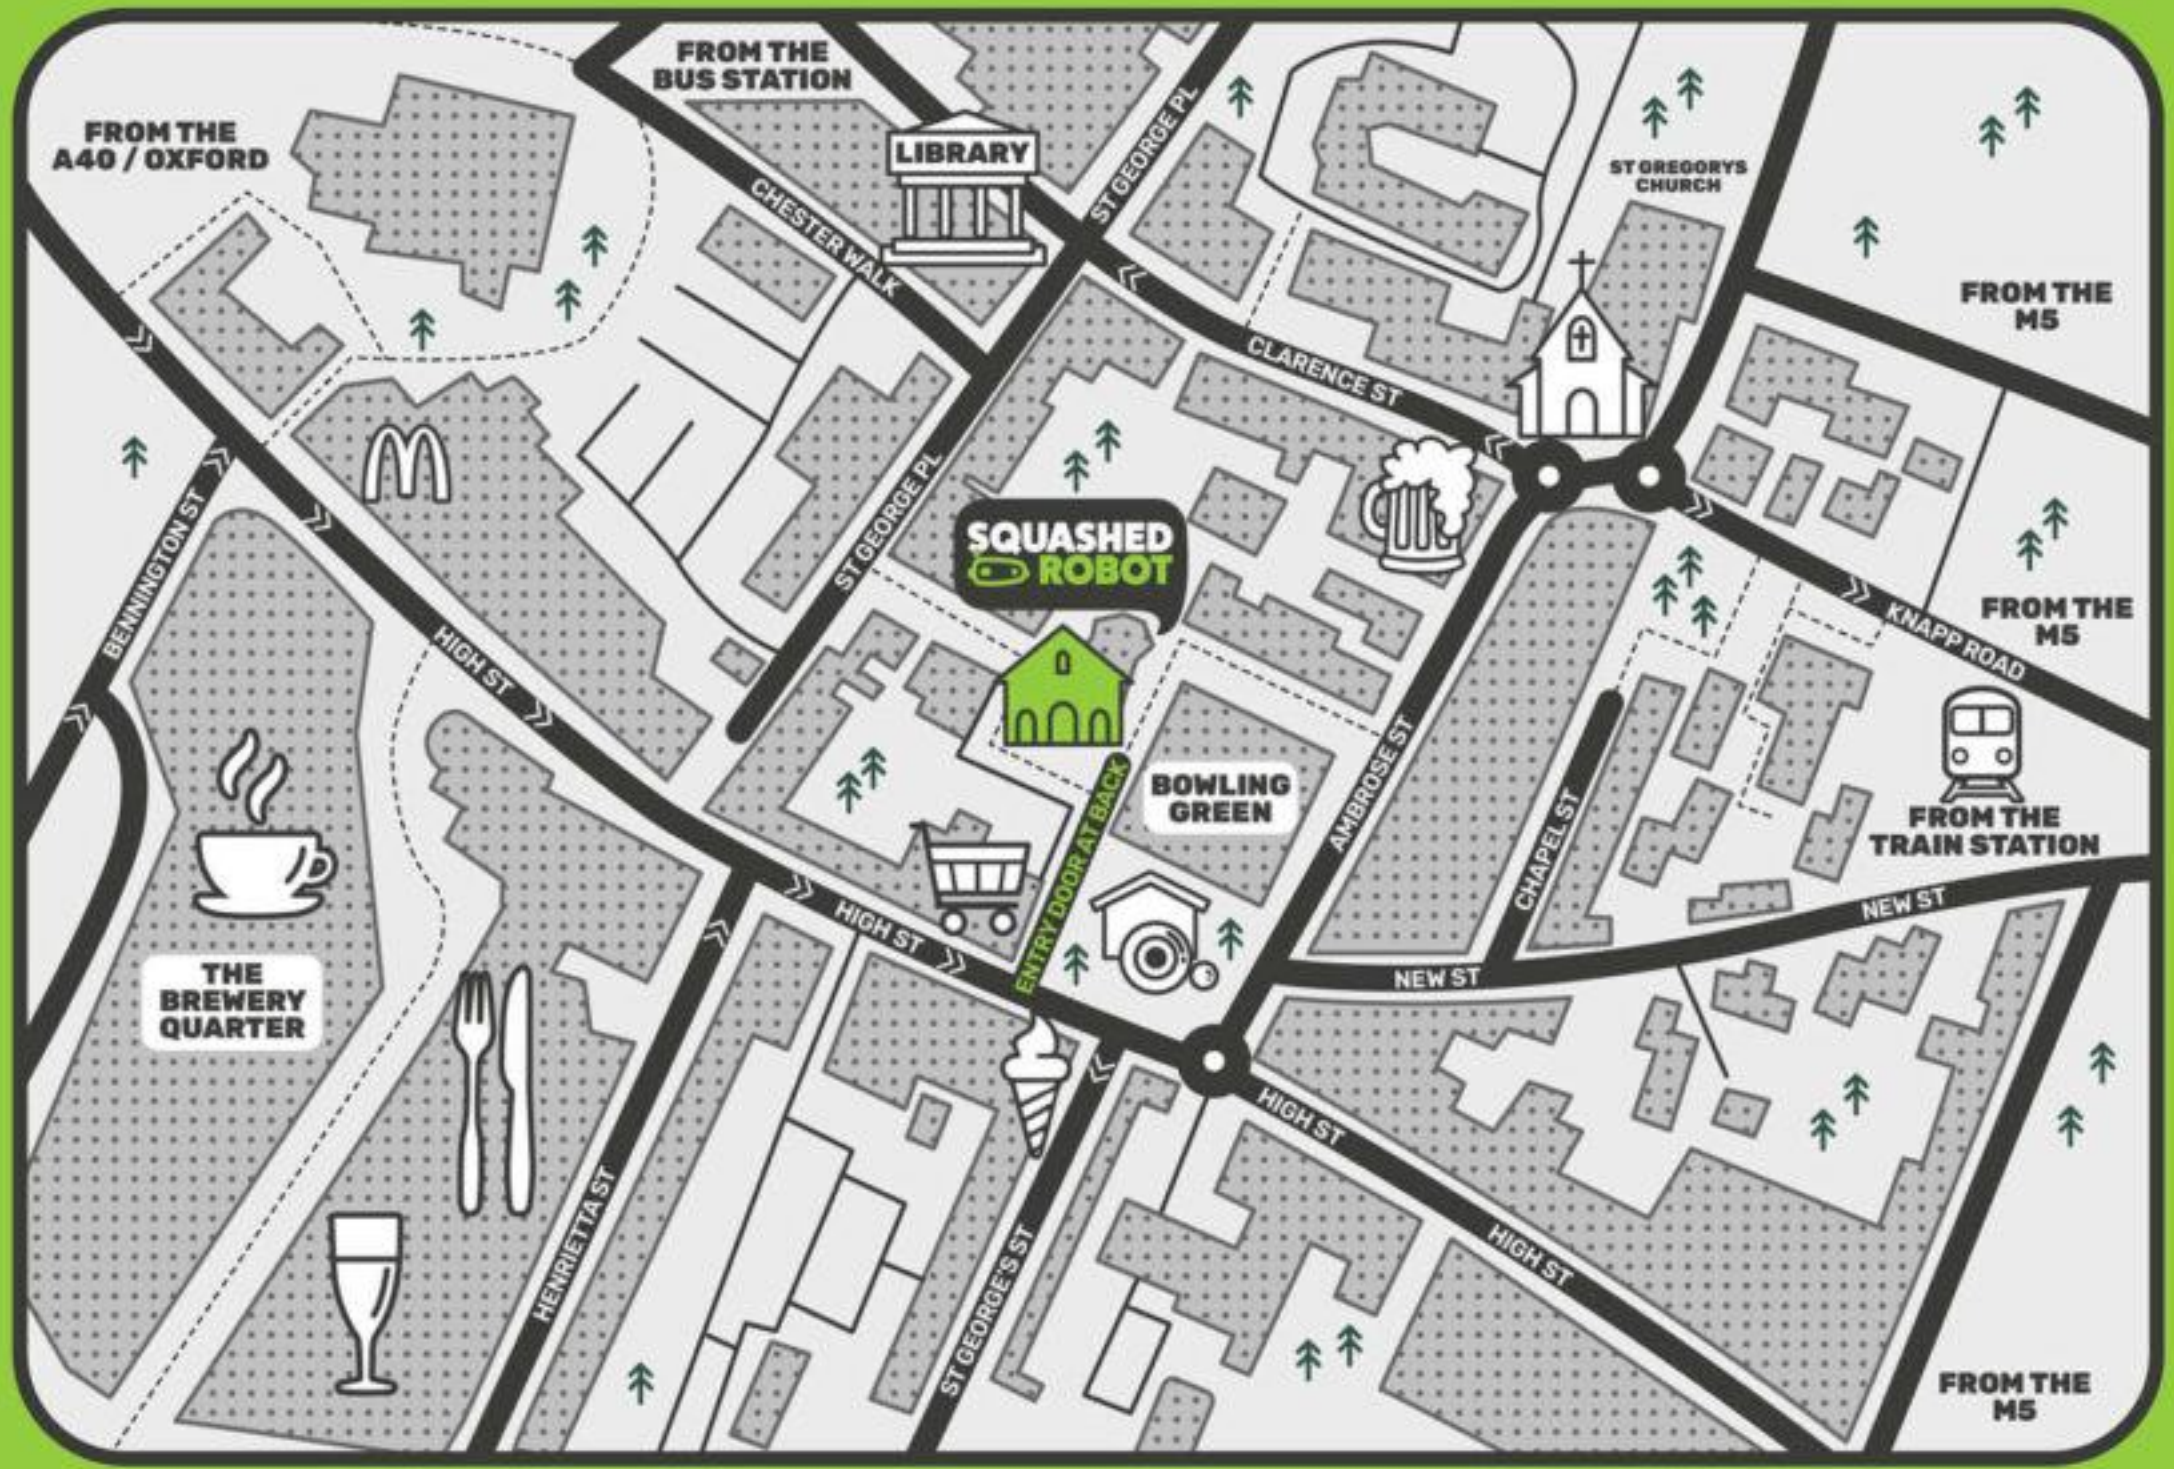

MAPS

If you need further assistance
please call **01242 222037**